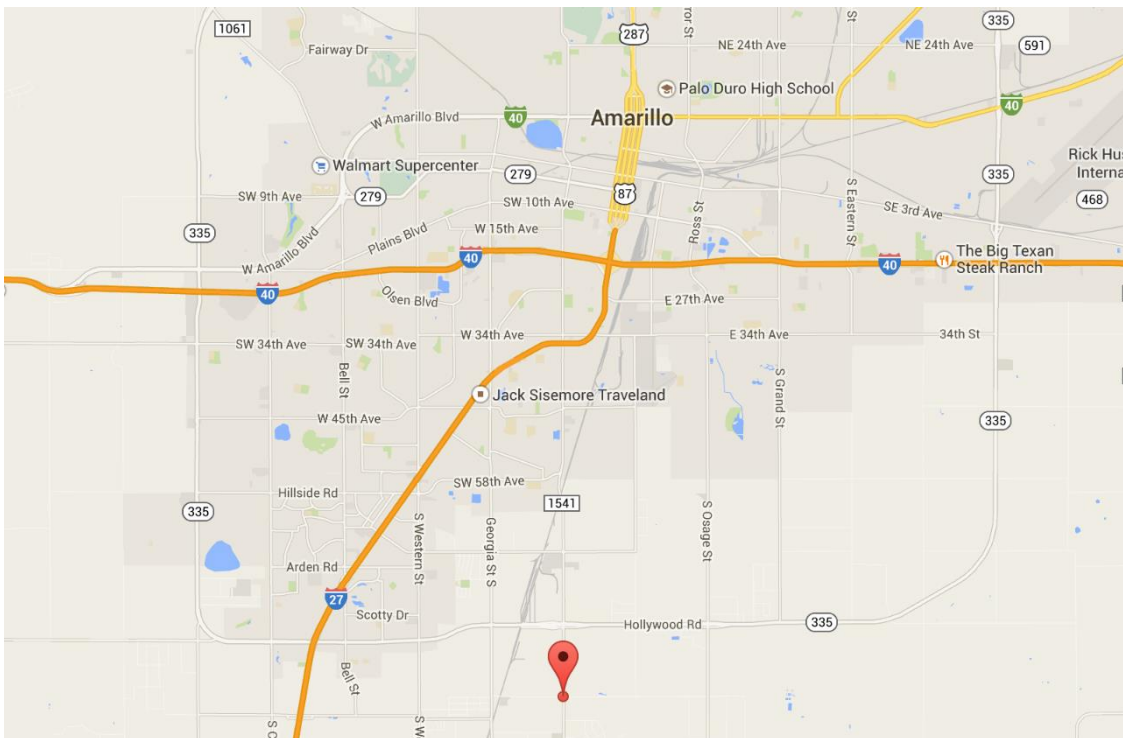

11131 FM 1541
Amarillo, TX 79118

806.443.1671

Located 8.5 miles south of downtown Amarillo

Directions from Amarillo

Take I-27 S / U.S. 60 W / U.S. 87 S / U.S. 287 S from downtown. Exit 122B towards Washington Street / Farm-to-Market Road (FM) 1541. Merge onto Canyon Drive, and then turn left on FM 1541. After 4.9 miles, Timeless Events will be on the left at the intersection of W Sundown Lane.

Directions from Canyon

Take U.S. 87 N, and then exit 113 toward McCormick Road. Merge onto Canyon Drive, then turn right onto W McCormick Road. Drive east for 4 miles before turning left on S Washington Street. In 2.3 miles, Timeless Events will be on the right.